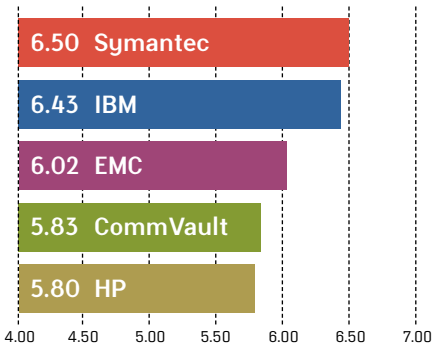

ENTERPRISE

- CommVault Galaxy (or Simpana)
- EMC NetWorker
- HP Data Protector
- IBM Tivoli Storage Manager
- Symantec NetBackup

OVERALL RANKINGS

SALES-FORCE COMPETENCE

INITIAL PRODUCT QUALITY

PRODUCT FEATURES