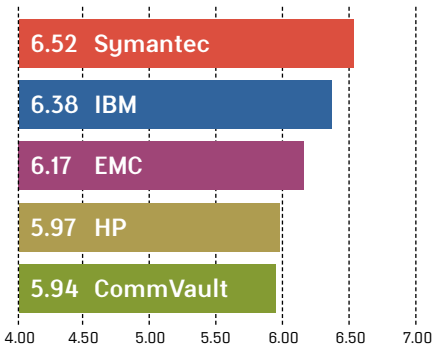

TECHNICAL SUPPORT