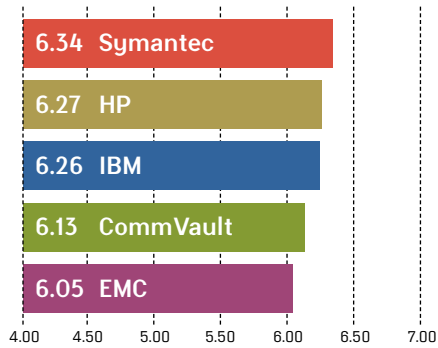

PRODUCT RELIABILITY