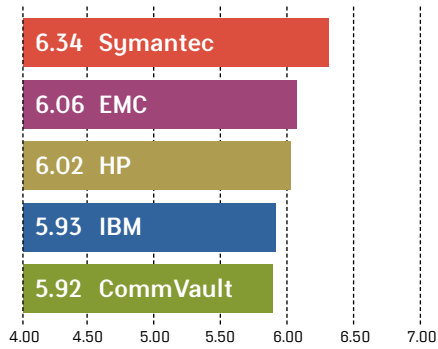

ENTERPRISE

- CommVault Galaxy (or Simpana)
- EMC NetWorker
- HP Data Protector
- IBM Tivoli Storage Manager
- Symantec NetBackup

OVERALL RANKINGS

SALES-FORCE COMPETENCE

INITIAL PRODUCT QUALITY

PRODUCT FEATURES