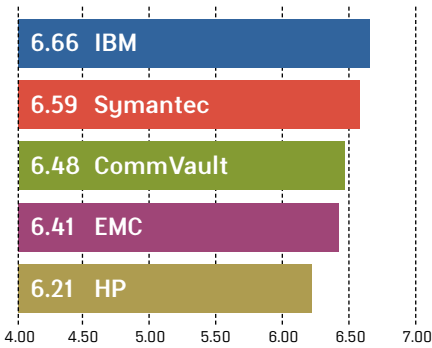

ENTERPRISE

- CommVault Galaxy (or Simpana)
- EMC NetWorker
- HP Data Protector
- IBM Tivoli Storage Manager
- Symantec NetBackup

OVERALL RANKINGS

SALES-FORCE COMPETENCE

INITIAL PRODUCT QUALITY

PRODUCT FEATURES