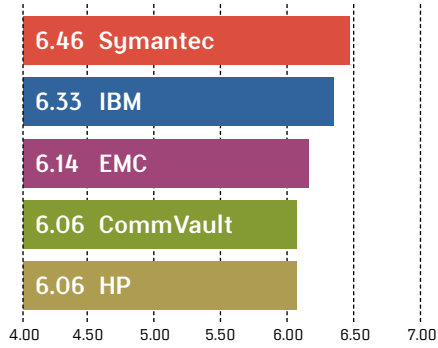

ENTERPRISE

- CommVault Galaxy (or Simpana)
- EMC NetWorker
- HP Data Protector
- IBM Tivoli Storage Manager
- Symantec NetBackup

OVERALL RANKINGS

SALES-FORCE COMPETENCE

INITIAL PRODUCT QUALITY

PRODUCT FEATURES