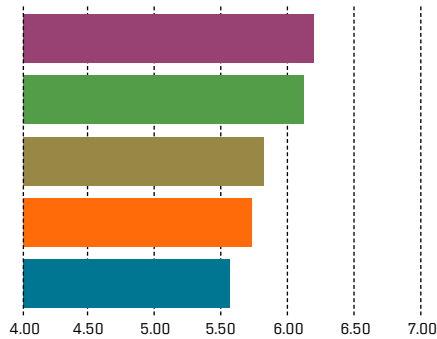

PRODUCT RELIABILITY

SALES-FORCE COMPETENCE

TECHNICAL SUPPORT

INITIAL PRODUCT QUALITY

WOULD YOU BUY THIS PRODUCT AGAIN?*

Based on a 1.00-8.00 scoring scale

*% Yes

ENTERPRISE BACKUP AND RECOVERY SOFTWARE