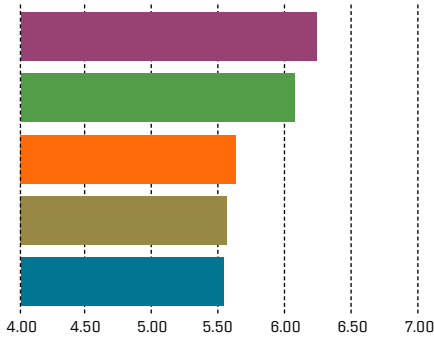

PRODUCT RELIABILITY

SALES-FORCE COMPETENCE

TECHNICAL SUPPORT

INITIAL PRODUCT QUALITY

WOULD YOU BUY THIS PRODUCT AGAIN?*

Based on a 1.00-8.00 scoring scale

*% Yes

ENTERPRISE BACKUP AND RECOVERY SOFTWARE