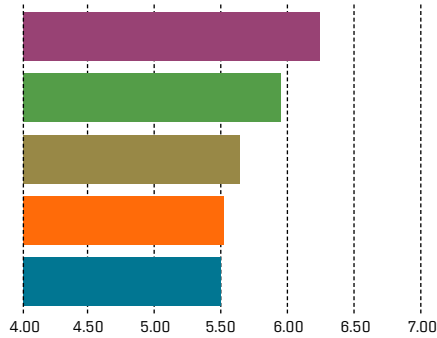

PRODUCT RELIABILITY

SALES-FORCE COMPETENCE

TECHNICAL SUPPORT

INITIAL PRODUCT QUALITY

WOULD YOU BUY THIS PRODUCT AGAIN?*

Based on a 1.00-8.00 scoring scale

*% Yes

ENTERPRISE BACKUP AND RECOVERY SOFTWARE