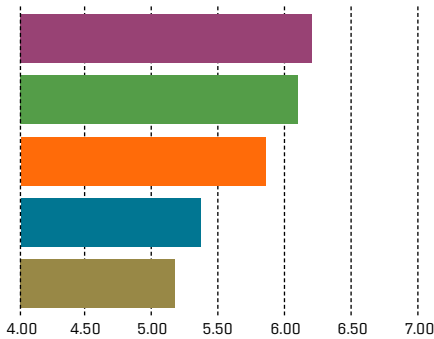

PRODUCT RELIABILITY

SALES-FORCE COMPETENCE

TECHNICAL SUPPORT

INITIAL PRODUCT QUALITY

WOULD YOU BUY THIS PRODUCT AGAIN?*

Based on a 1.00-8.00 scoring scale

*% Yes

ENTERPRISE BACKUP AND RECOVERY SOFTWARE