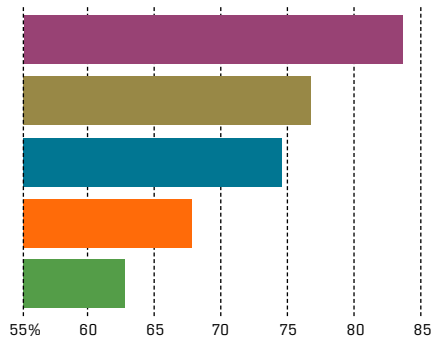

PRODUCT RELIABILITY

SALES-FORCE COMPETENCE

TECHNICAL SUPPORT

INITIAL PRODUCT QUALITY

WOULD YOU BUY THIS PRODUCT AGAIN?*

Based on a 1.00-8.00 scoring scale

*% Yes

ENTERPRISE BACKUP AND RECOVERY SOFTWARE