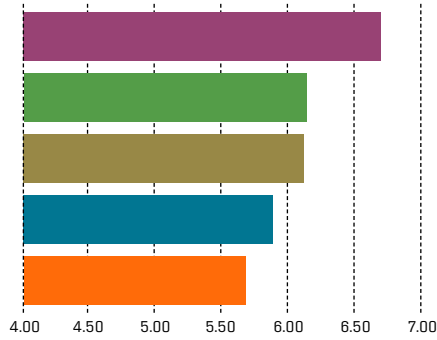

- CommVault Systems Inc. Galaxy (or Simpana)
- EMC Corp. NetWorker
- Hewlett-Packard (HP) Co. Data Protector
- IBM Corp. Tivoli Storage Manager
- Symantec Corp. NetBackup

PRODUCT FEATURES