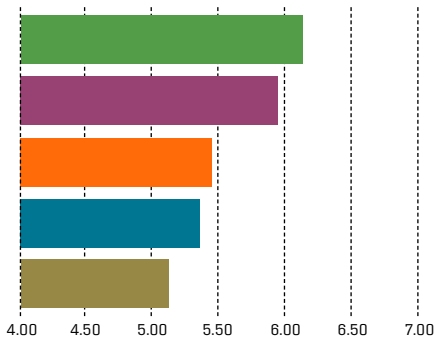

PRODUCT RELIABILITY

SALES-FORCE COMPETENCE

TECHNICAL SUPPORT

INITIAL PRODUCT QUALITY

WOULD YOU BUY THIS PRODUCT AGAIN?*

Based on a 1.00-8.00 scoring scale

*% Yes

ENTERPRISE BACKUP AND RECOVERY SOFTWARE