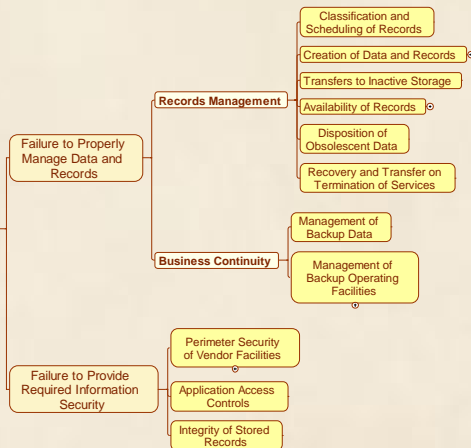

All of these risks place stress on the critical need for the SaaS customer to demonstrate and document that compliance has been achieved!