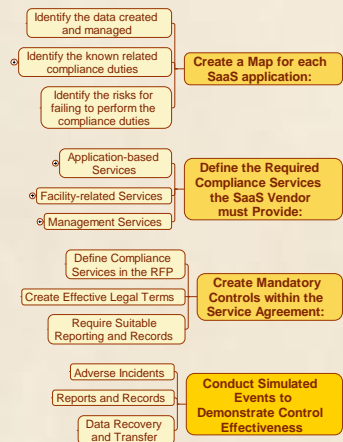

All of these risks place stress on the critical need for the SaaS customer to demonstrate and document that compliance has been achieved!