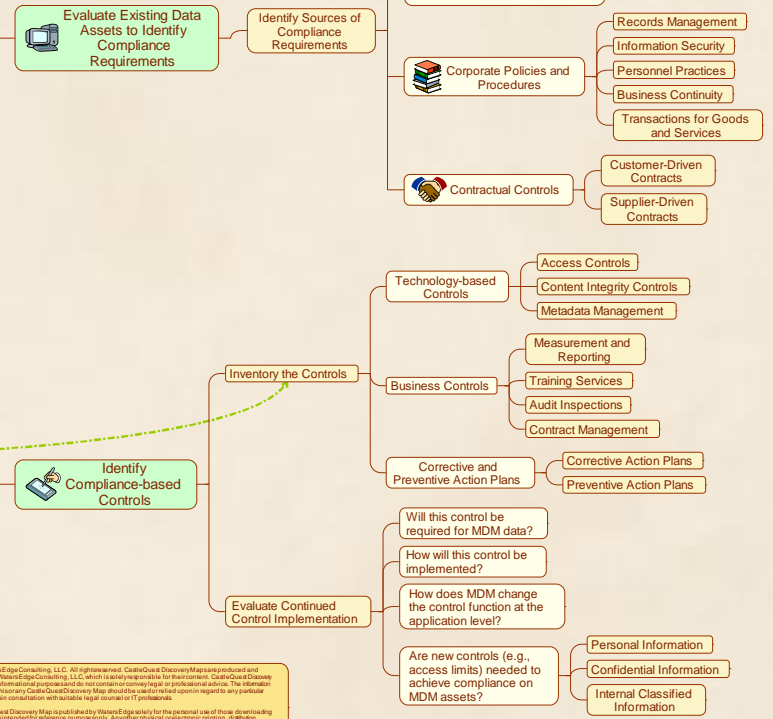

Assess Compliance Functions

CastleQuest Discovery Maps are uniquely developed by Waters Edge.

Each CastleQuest Discovery Map is designed to enable organizations to visualize complex projects and navigate toward successful governance of their information.

CastleQuest Discovery Maps are invaluable for collaboration, issue spotting and project planning. Additional in-depth analysis is presented through live and on-demand CastleQuest Briefings available online at Waters Edge.

Attend an In-Depth CastleQuest Briefing