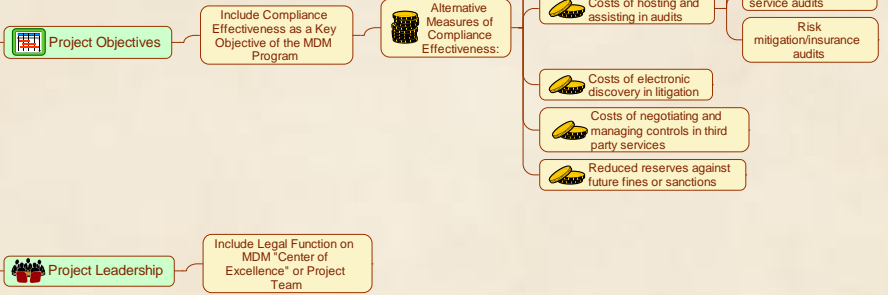

Expand Project Governance