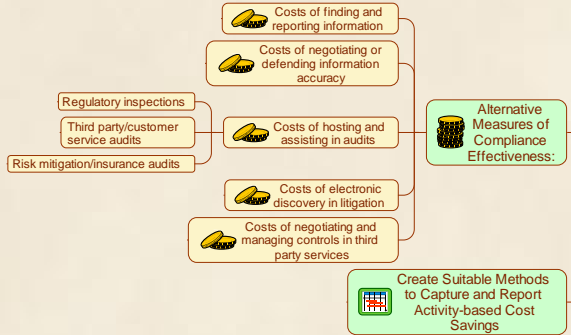

Changes are based on the inventory